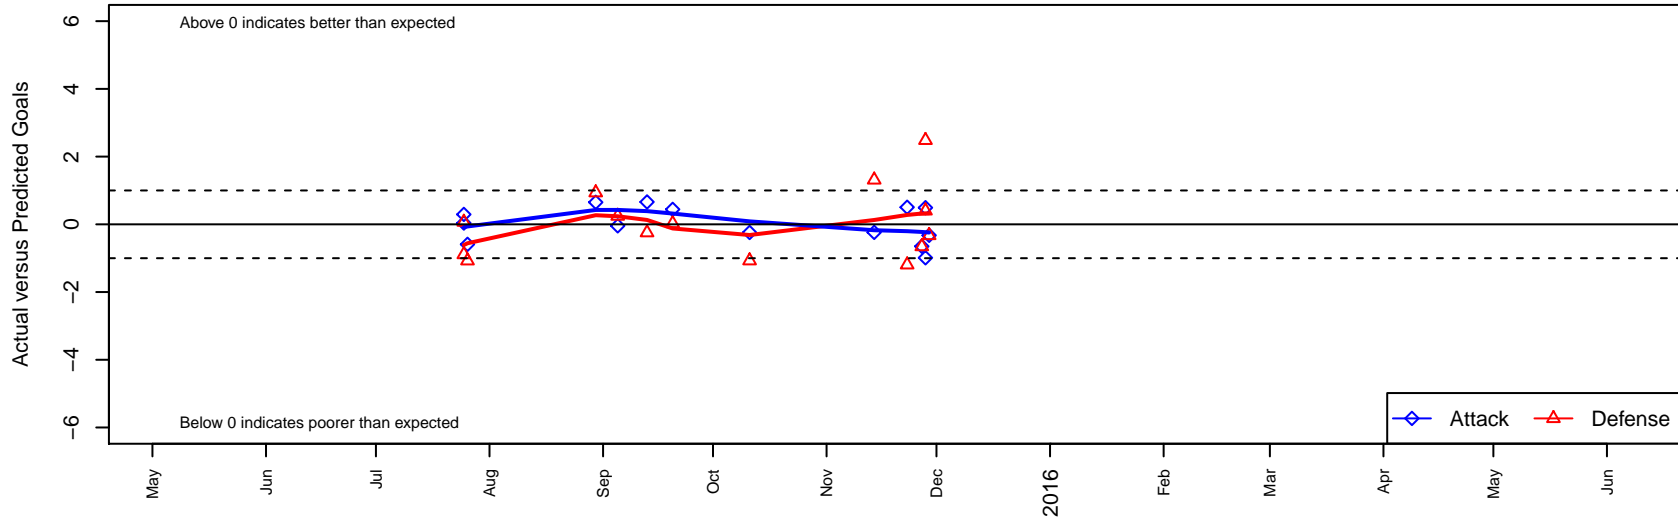

San Jose Earthquakes PDA 1999B

San Jose, CAN
 B99 total strength=1686
 attack=20.01 defense=23.21

alt names used:

Venues played:
 2015 Surf Cup Gold U17
 2015 FWRL CAN CRL U17
 2015 NHB Cup Flight 1
 2015 Surf College Showcase Swami's Showca:

San Jose Earthquakes PDA 1999B
 Dots are actual minus expected GF (blue circles) and GA (red triangles).
 Blue line is smoothed change in attack strength. Red is smoothed change in defense strength.

**attack and defense variance (black dot)
relative to other teams
and top 10 in region**

**attack and defense rating
relative to others at age
and all opponents in last 13 months**

**attack and defense rating
relative to others at age
and all opponents in last 13 months**

Performance relative to 13 month average

Performance relative to 13 month average

average number of goals per game relative to expected

average number of goals per game relative to expected

lot. A=Neither has attack advantage, B=Opponent has both attack and defense advantage, C=Opponent has both attack and defense disadvantage, D=Both have