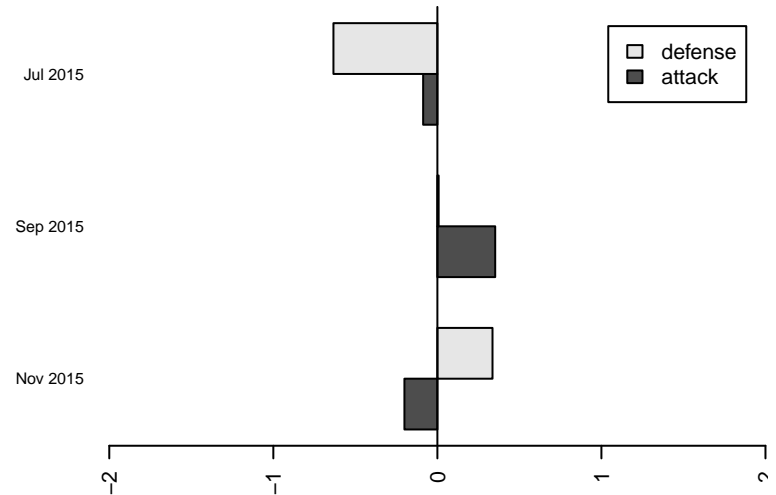

San Jose Earthquakes PDA 1999B
 Dots are actual minus expected GF (blue circles) and GA (red triangles).
 Blue line is smoothed change in attack strength. Red is smoothed change in defense strength.

**attack and defense variance (black dot)
relative to other teams
and top 10 in region**

**attack and defense rating
relative to others at age
and all opponents in last 13 months**

**attack and defense rating
relative to others at age
and all opponents in last 13 months**

Performance relative to 13 month average

Performance relative to 13 month average

average number of goals per game relative to expected

average number of goals per game relative to expected

lot. A=Neither has attack advantage, B=Opponent has both attack and defense advantage, C=Opponent has both attack and defense disadvantage, D=Both have