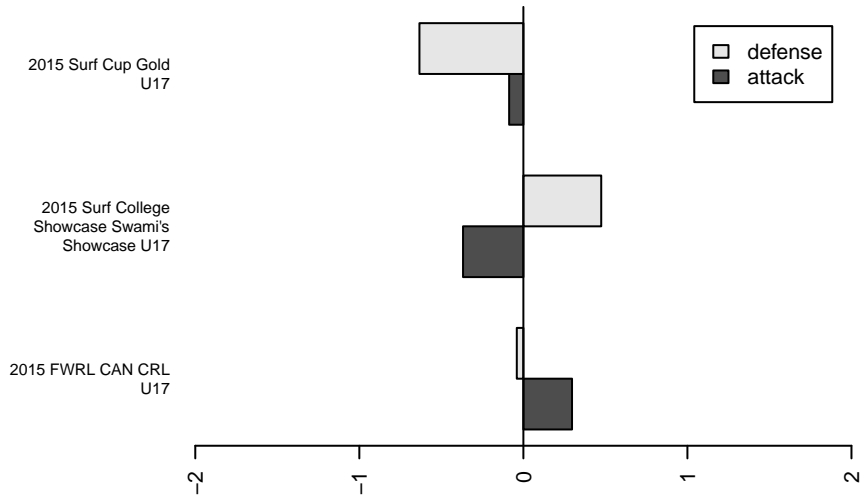

San Jose Earthquakes PDA 1999B

San Jose, CAN
 B99 total strength=1686
 attack=20.01 defense=23.21

alt names used:

Venues played:
 2015 Surf Cup Gold U17
 2015 FWRL CAN CRL U17
 2015 NHB Cup Flight 1
 2015 Surf College Showcase Swami's Showca:

San Jose Earthquakes PDA 1999B
 Dots are actual minus expected GF (blue circles) and GA (red triangles).
 Blue line is smoothed change in attack strength. Red is smoothed change in defense strength.

**attack and defense variance (black dot)
relative to other teams
and top 10 in region**

**attack and defense rating
relative to others at age
and all opponents in last 13 months**

**attack and defense rating
relative to others at age
and all opponents in last 13 months**

Performance relative to 13 month average

Performance relative to 13 month average

average number of goals per game relative to expected

average number of goals per game relative to expected

lot. A=Neither has attack advantage, B=Opponent has both attack and defense advantage, C=Opponent has both attack and defense disadvantage, D=Both have